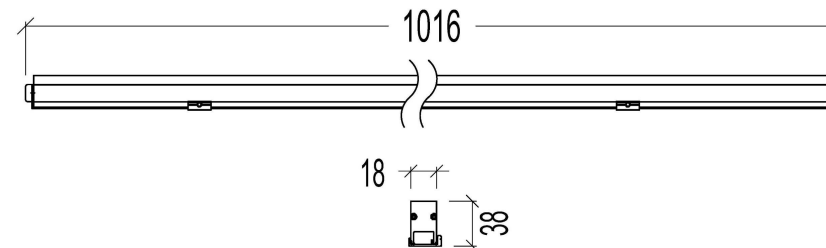

Lineare

LF-018

The Lineare LF-018 is an expressive linear light with an opalescent cover, providing a wide angle for direct visibility. This model is well-suited for accentuating the linear features of modern office buildings or for creating a distinctive look along bridges and walkways.

Product Dimension Drawings

Technical Specification

Operation Voltage	24 VDC
Power Consumption	12 W
Luminous Flux	295 lm
Beam Angle *	120°
Color LED	2700 K – 6500 K, RGBW
Color Fixture	White, Grey, Black
Color Rendering	≥ 80
Material	6063 Aluminium Profile
IP Grade	IP66
Ambient Temperature Range	-20°C - +45°C
Ambient Humidity Range	10% - 95% RH
Control Mode	1-10 V, DMX or DALI