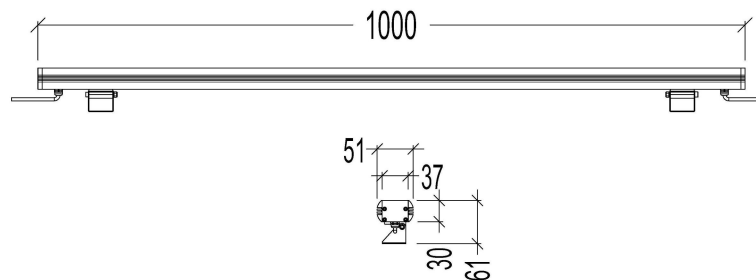

**Lineare**

LG-037

The Lineare LG-037 is a mid-power linear light suitable for illuminating wide range outdoors such as stadium and ancient structures, it's variety offers flood lighting as well as accenting, capable of catering to different lighting requirements.

**Product Dimension Drawings**

**Technical Specification**

Operation Voltage	24 VDC
Power Consumption	24 W
Luminous Flux	3120 lm
Beam Angle *	10° / 15° / 20° / 30° / 45° / 60° / 20*40° / 15*45° / 10*20°
Color LED	2700 K – 6500 K or RGBW
Color Fixture	White, Grey, Black
Color Rendering	≥ 80
Material	Aluminium profile + Tempered Glass
IP Grade	IP66
Ambient Temperature Range	-20°C - +45°C
Ambient Humidity Range	10% - 95% RH
Control Mode	1-10 V, DMX or DALI